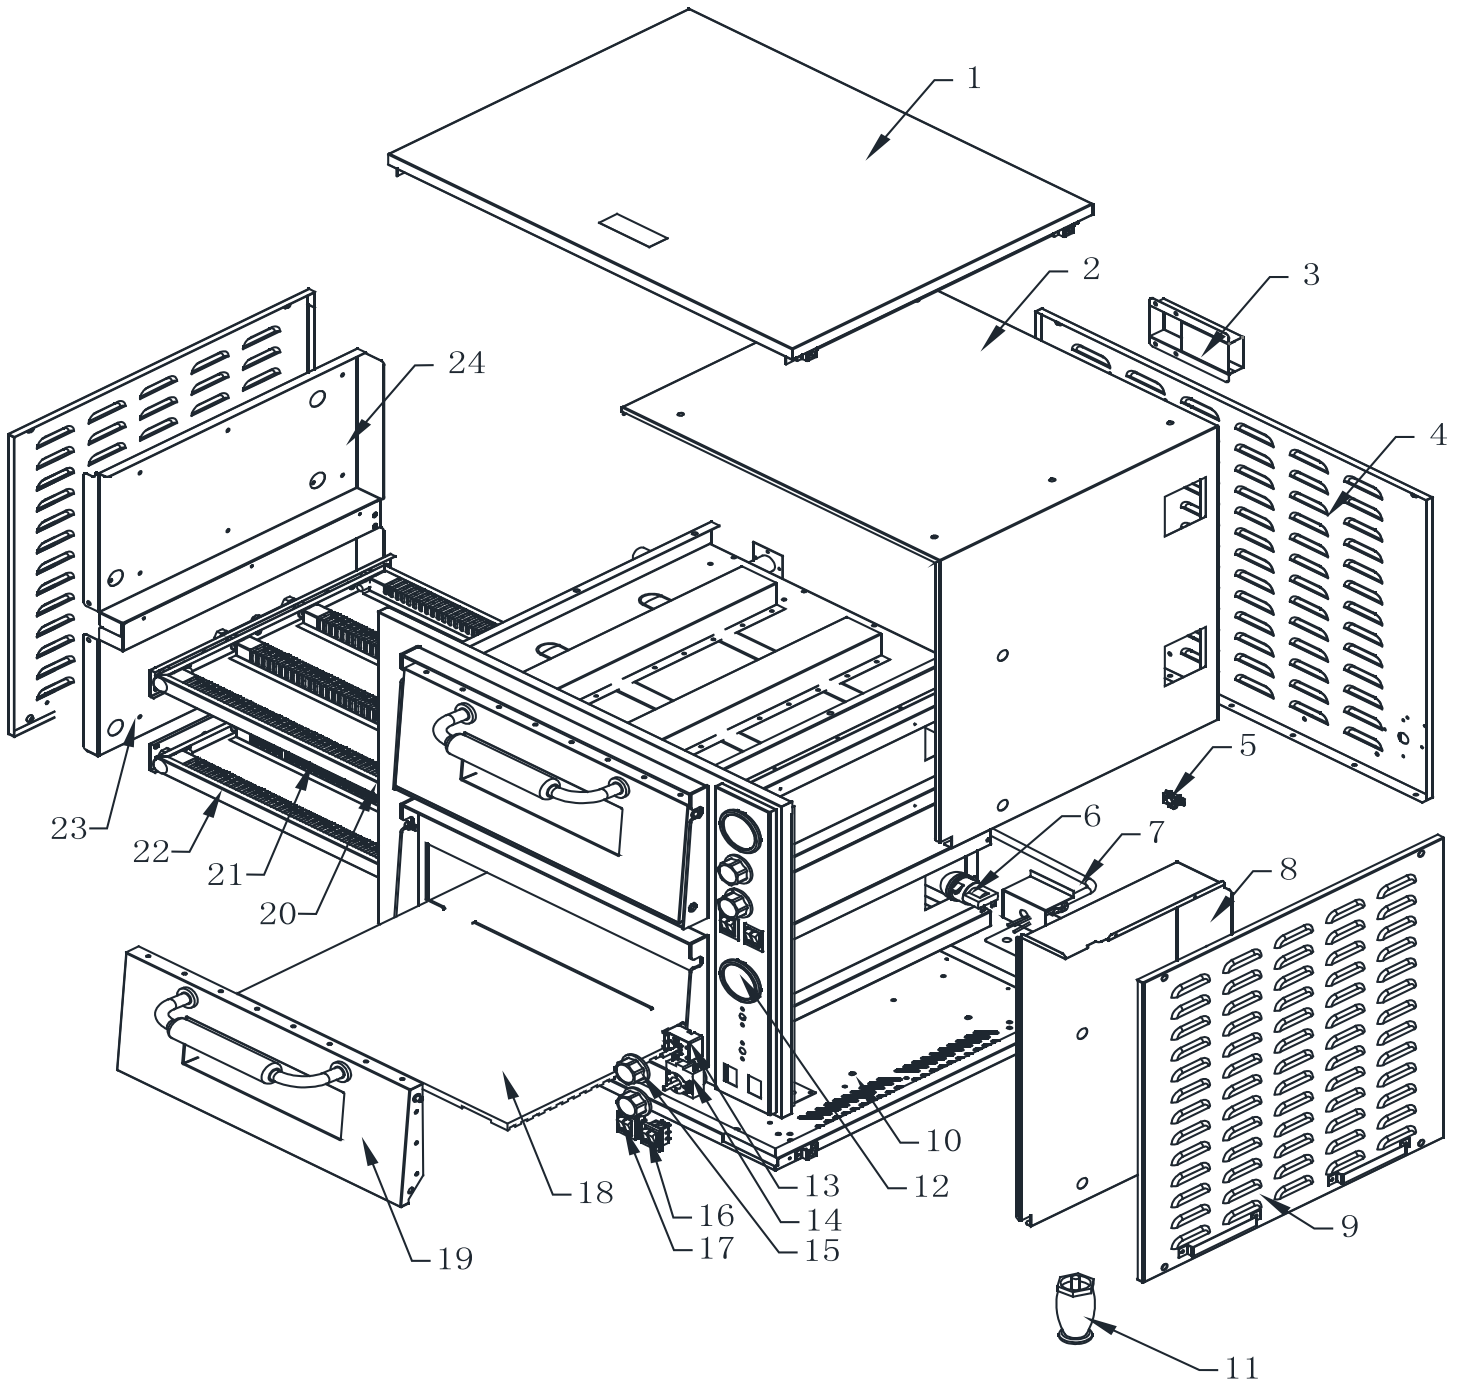

# Parts Breakdown

Model PE-CN-3200-D 39580

# Parts Breakdown

---

## Model PE-CN-3200-D 39580

Item No.	Description	Position	Item No.	Description	Position	Item No.	Description	Position
78408	Top Cover for 39580	1	78415	Side Plates for 39580	9	78423	Switch (Yellow-Green) for 39580	17
78409	Inside Spun Blanket Fixed Plate for 39580	2	78416	Bottom Cover for 39580	10	78424	Brick for 39580	18
78410	Chimney for 39580	3	78417	Feet for 39580	11	78430	Door for 39580	19
78411	Back Plate for 39580	4	78418	Thermometer for 39580	12	78426	Top Protecting Plates for Box for 39580	20
78412	Thermal Cut Out for 39580	5	78419	Thermostat for 39580	13	78427	Element for 39580	21
72798	Lamp 230V for 39580	6	78420	Timer for 39580	14	78428	Bottom Protecting Plates for Box for 39580	22
78413	Plug and Lead for 39580	7	78421	Dial for 39580	15	78431	Bottom Inside for 39580	23
78414	Insulation Plate for 39580	8	78422	Switch (Yellow) for 39580	16	78429	Top Inside for 39580	24